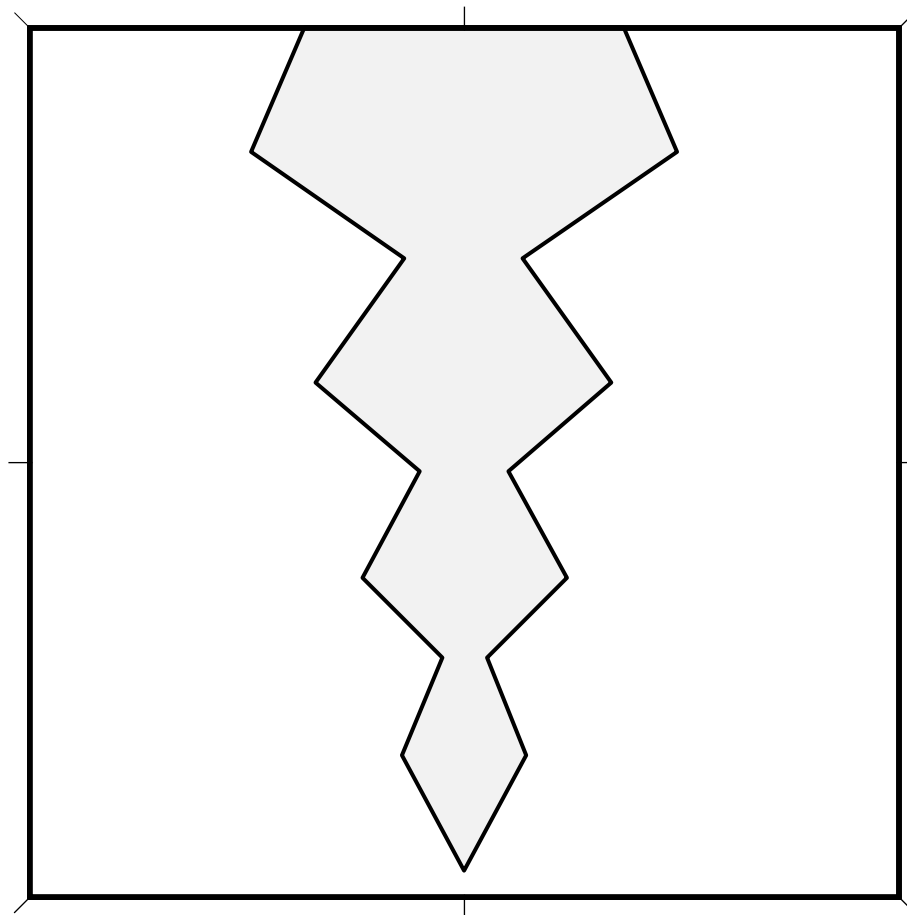

Central ordinary.
Artist: Forveleth Dundee.

Pile Indented (2) • 4.366